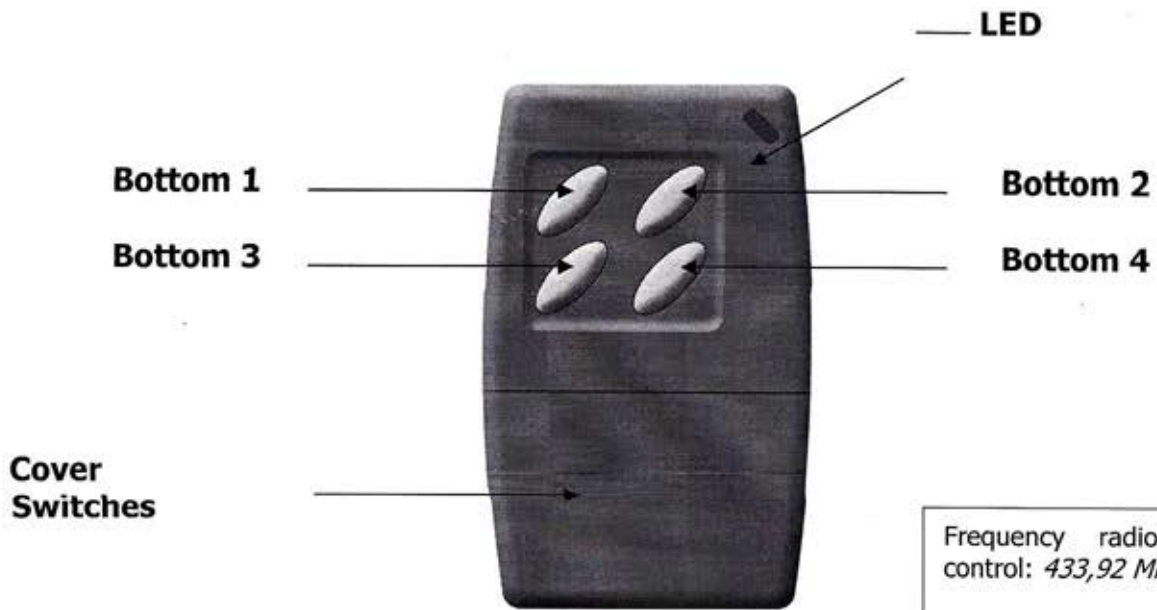

remote control instruction

Frequency radio remote control: 433,92 MHz

Instruction to reset the remote control